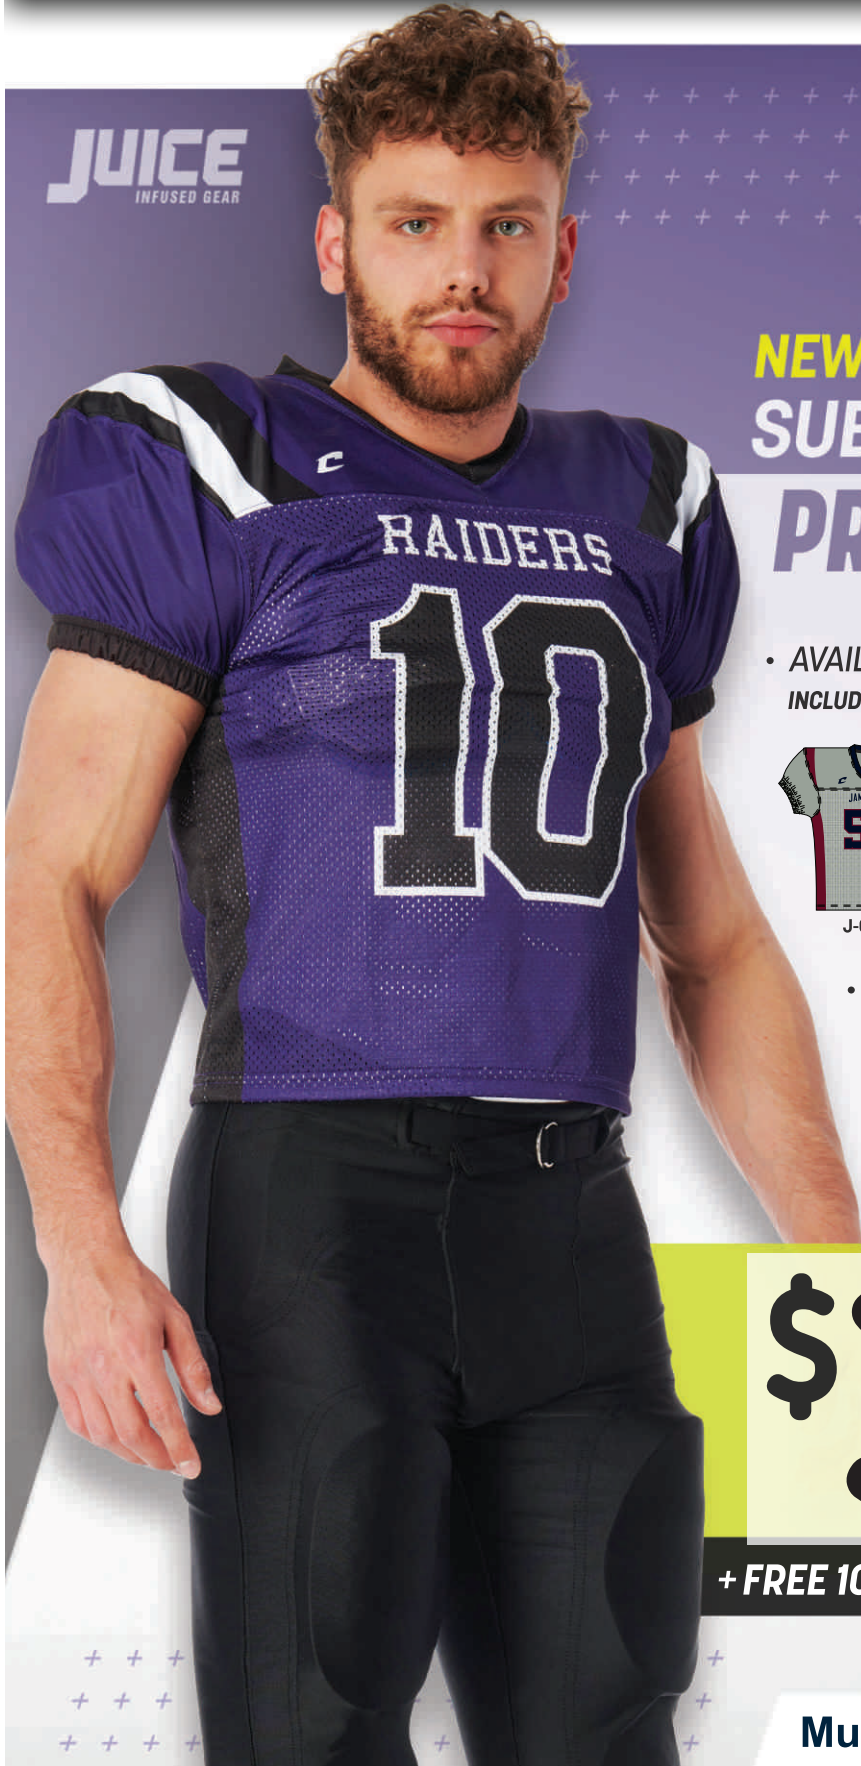

**JUICE**  
INFUSED GEAR

**CHAMPRO**

**NEW!**  
**SUBLIMATED FOOTBALL PRACTICE JERSEY**

- AVAILABLE IN TEN SCHOLASTIC DESIGNS INCLUDING THE NEW DESIGNS BELOW:

- SIZES: ADULT S-3XL, YOUTH S-XL
- MATTE DAZZLE/PRO-TRICOT MESH FABRIC
- FITTED CUT WITH WAIST LENGTH BODY